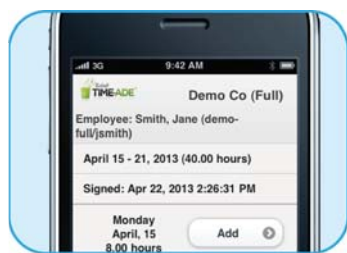

Technology & Business Solutions introduces **Stratosphere, the GovCon Cloud for QuickBooks**, the first on-line suite for QuickBooks that wraps your system with unrivalled security, fully compliant mobile timekeeping, and comprehensive project reporting *with automated labor, rates and revenue*. Perfect for small- to mid-sized government contractors and professional services firms that need a vibrant ERP to support disciplined and responsive project management.

Supporting compliance, real-time alerts pop on your Stratosphere Dashboard whenever closed QuickBooks months are modified, and when saved or submitted Time-Ade timesheets are edited. Personalize your dashboard with additional project performance and business process alerts too.

Time-Ade is a delightfully simple and smart time-keeping app for small- to mid-sized project-based businesses. Set-up is a snap, and flexible “Charge Categories” make timesheet entry and approval easy. Time-Ade is available on any desktop, tablet and smartphone device.