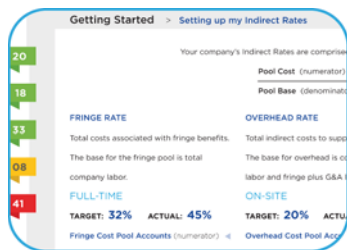

Time-Ade is a delightfully simple and smart time-keeping app for small- to mid-sized project-based businesses. Set-up is a snap, and flexible “Charge Categories” make timesheet entry and approval easy. Time-Ade is available on any desktop, tablet and smartphone device.